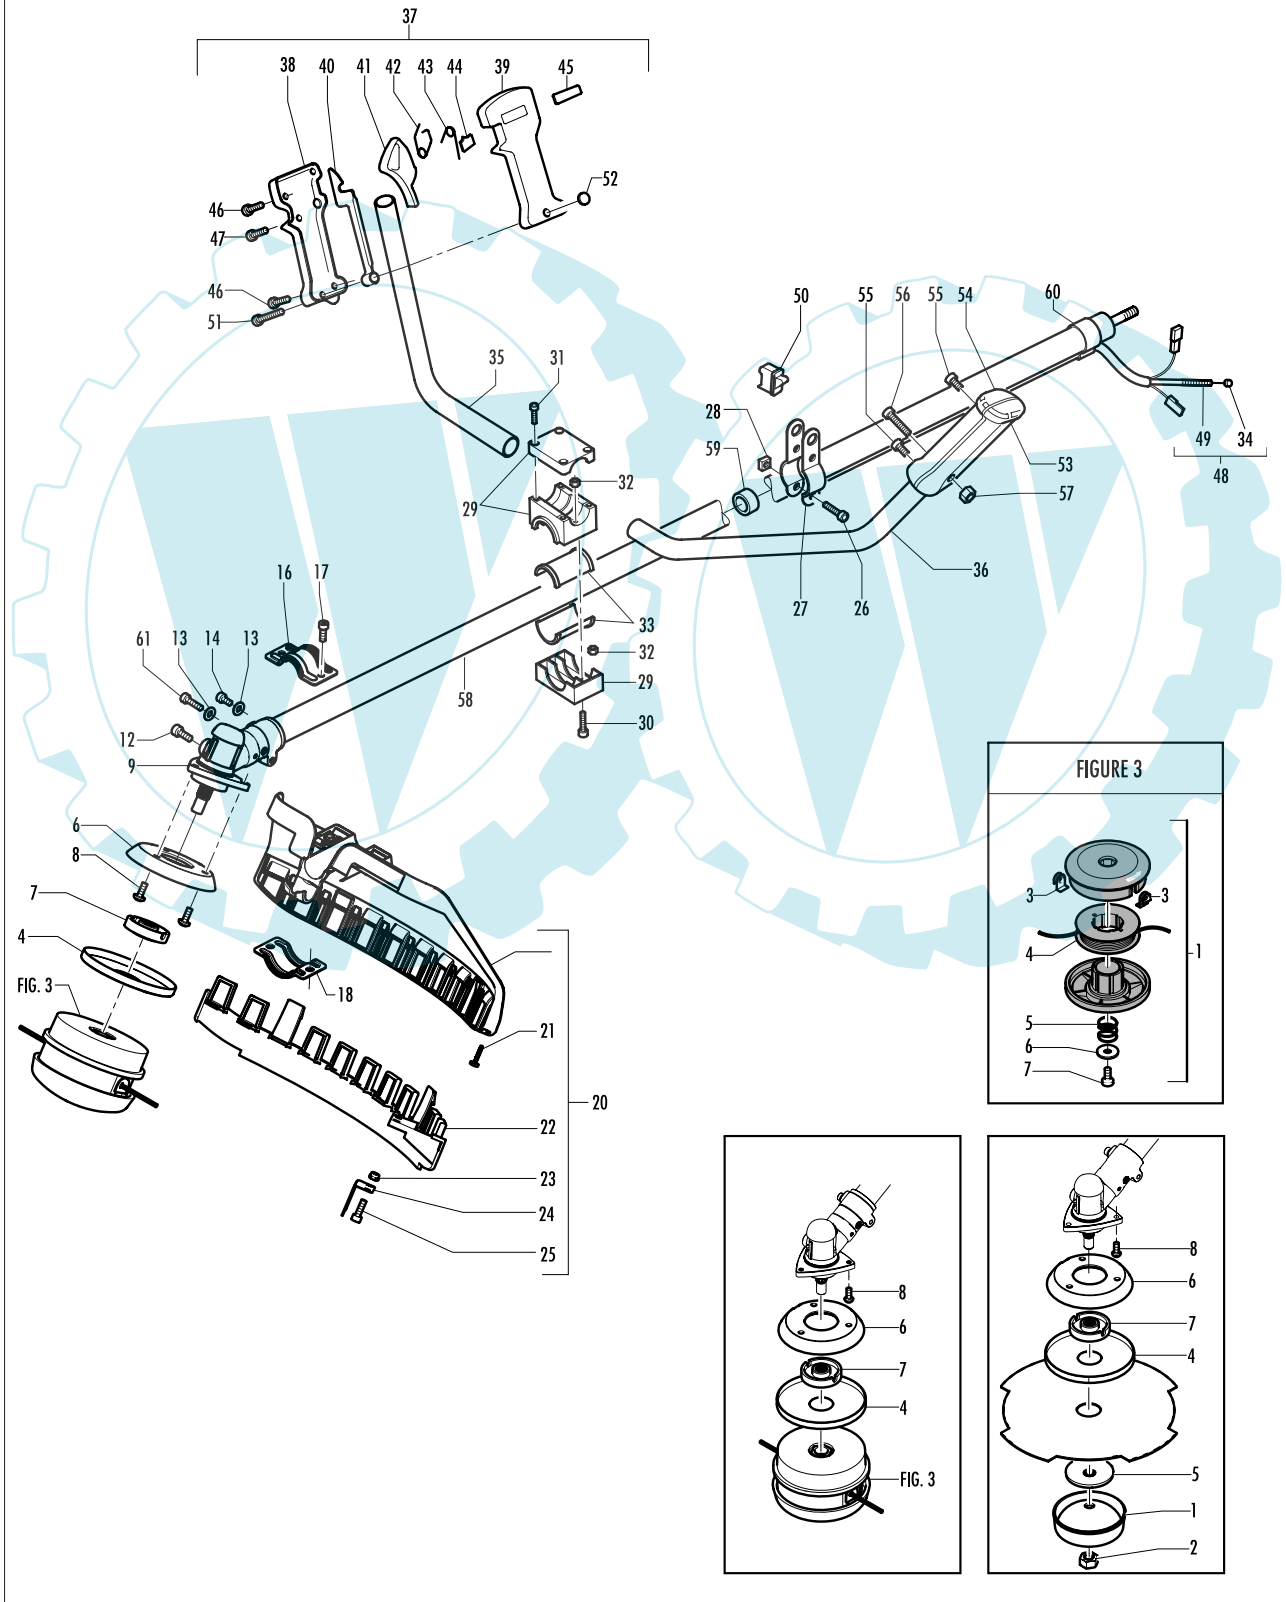

brand	PARTNER

date	MAY/03	SHEET 3/4

Model	Prefix
B 261	02

Product number
953900250

FIGURE 2