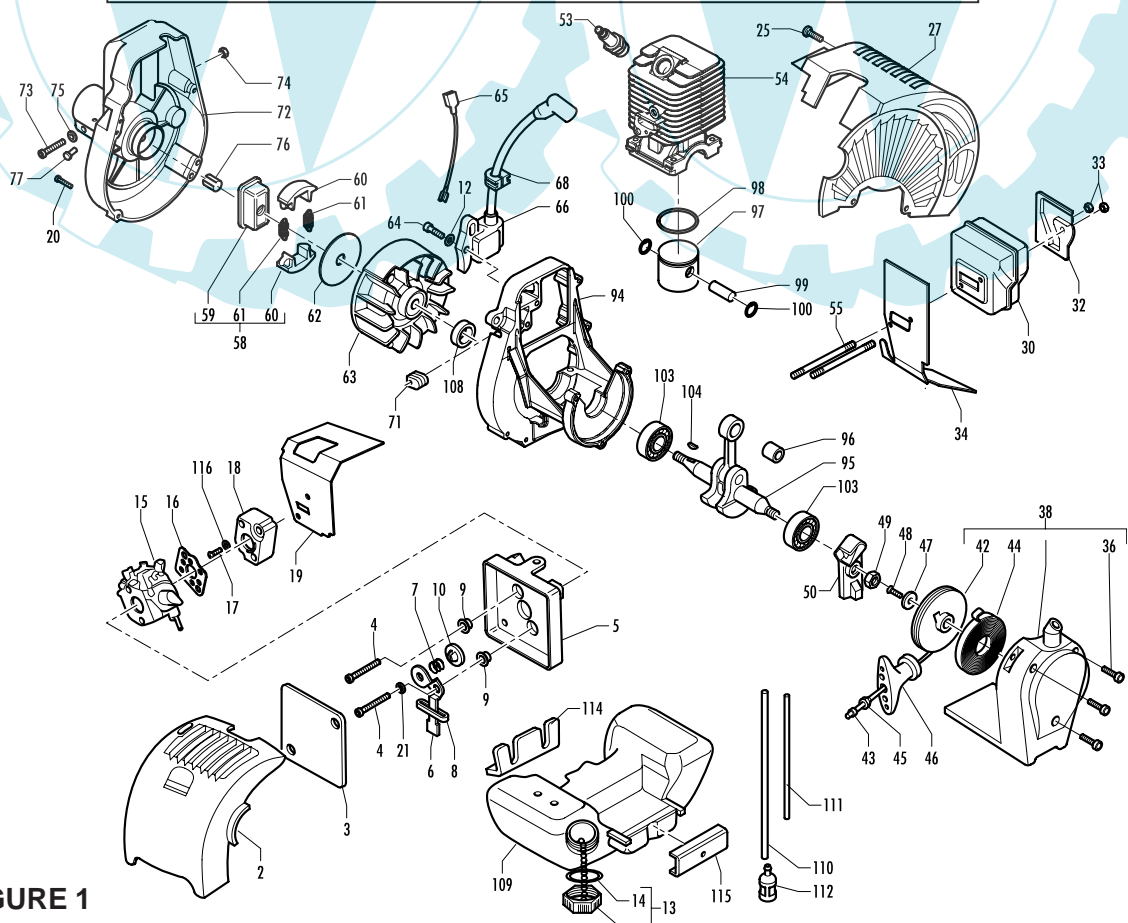

brand	PARTNER

date	MAY/03	SHEET 1/4

Model	Prefix
B 261	02

Product number
953900250

FIGURE 1